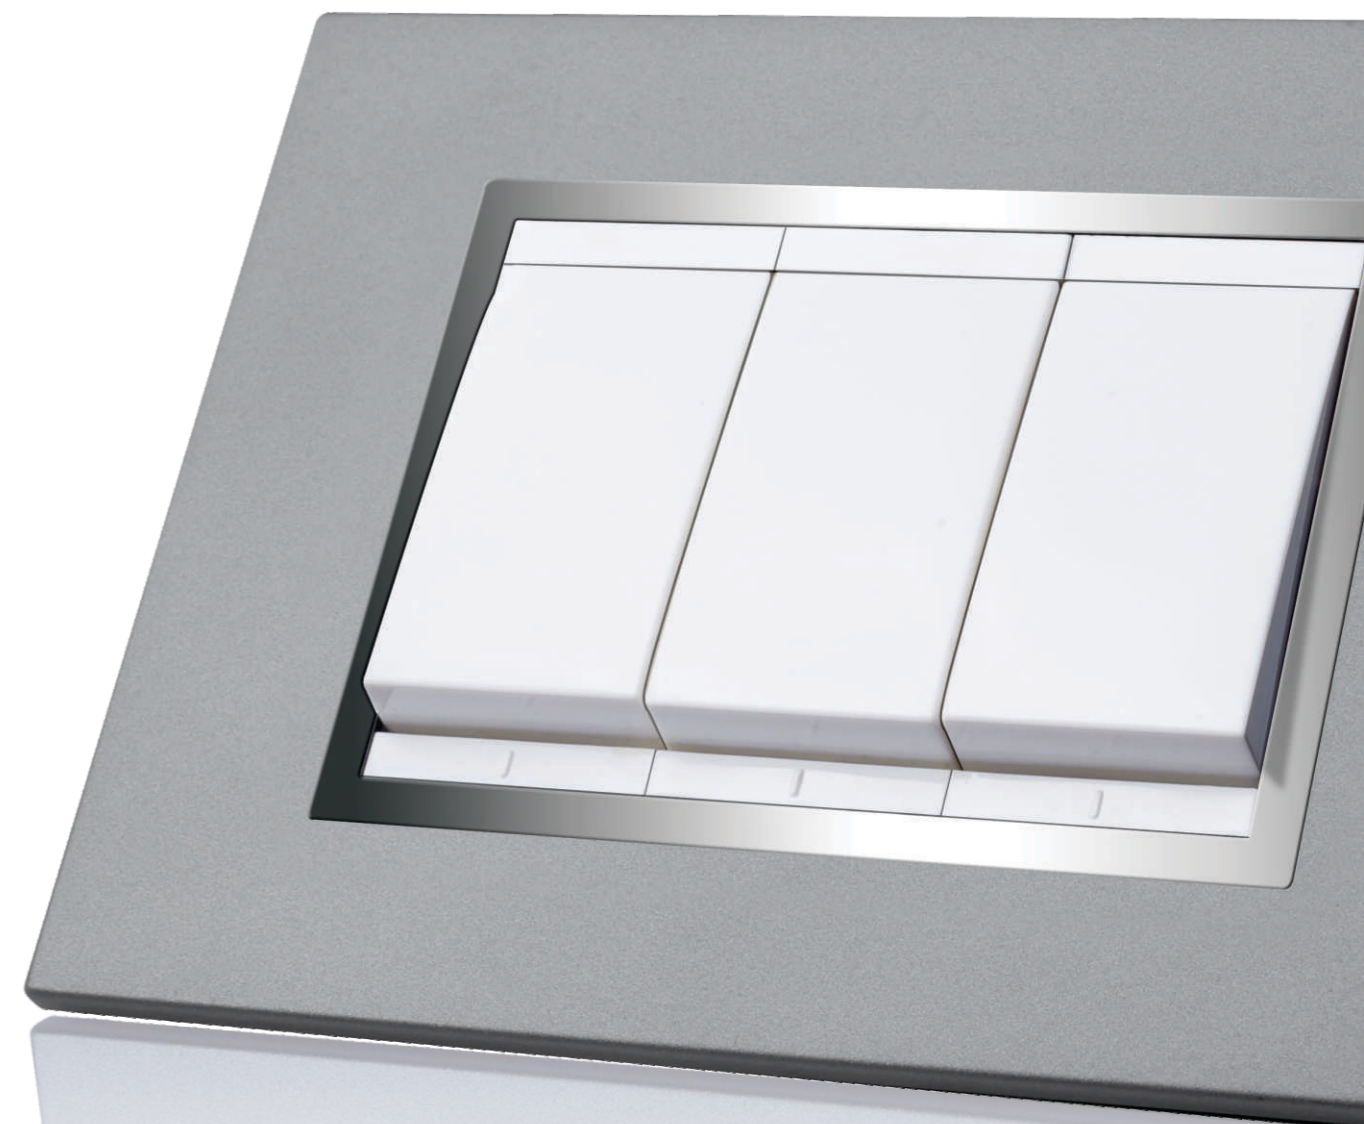

STYLA

METALIKA

MYSTIC GOLD

The contemporary colour & style that evolves from traditions of the kingdoms, it's smooth look and finish, is a treat to the eyes & luxury to touch.

ARCTIC LIME

Dare to be different... Add a dash of nature's touch & freshness to your walls... Artic Lime is for you

RUSSET BROWN

The colour that carries a heritage of royal vintage, known for its depth and natural richness, Perfectly adds the unique touch to your home.

PEBBLE GREY

Always elegant... The subtle colour tone that blend with every modern home or workplace.. Its fine texture and earthy feel... Your visitors will be left with a Wow!!