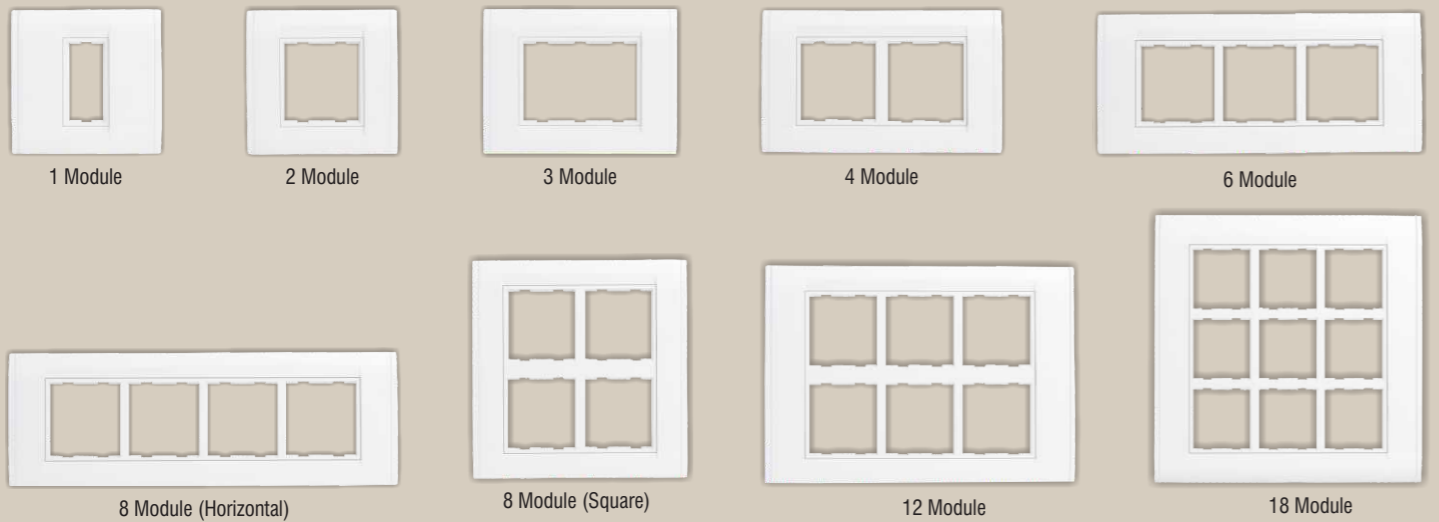

M.R.P per Pc. (Incl. Of all Taxes) Virgin White Base Plates + Cover Plates

MODULE	1M	2M	3M	4M	6M	8M H.	8M Sq.	12M	18M
CODE	RM41	RM42	RM43	RM44	RM45	RM46	RM47	RM48	RM49
₹/Pc.	47.00	47.00	58.00	70.00	100.00	125.00	115.00	142.00	195.00
Pkg.	10	10	10	10	10	10	10	10	10