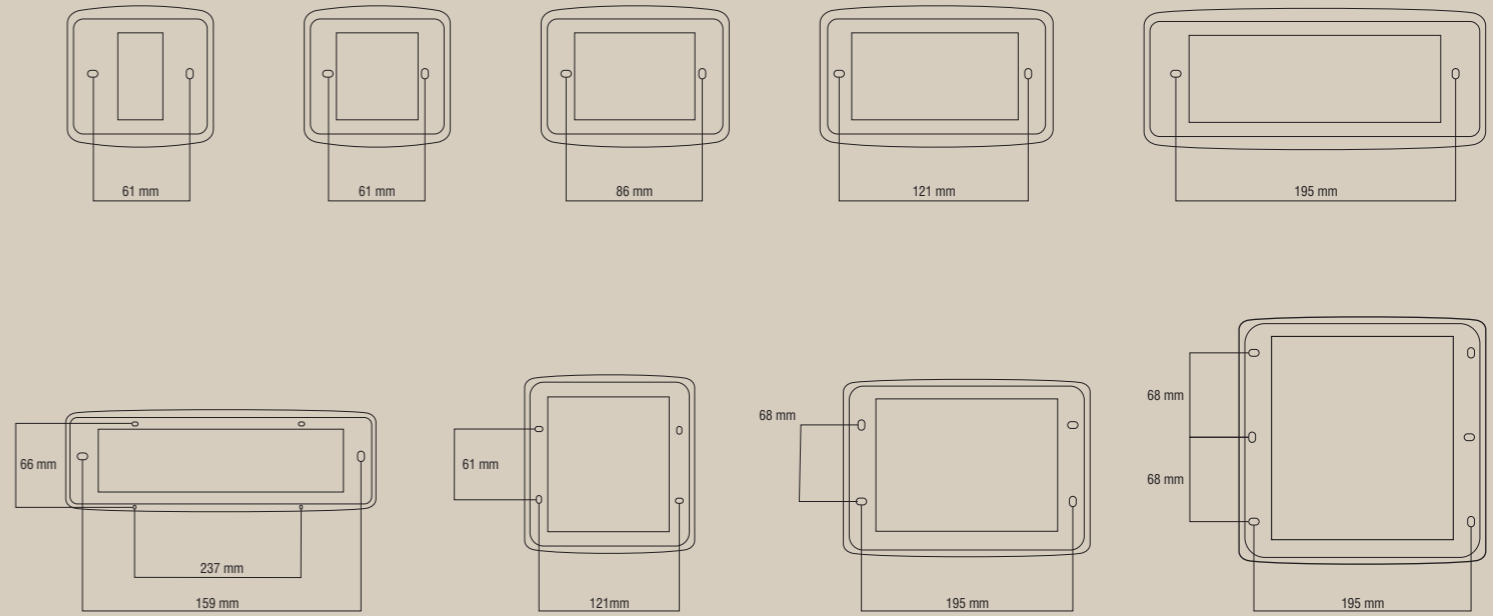

Sizes For Base Plates (Dimensions in mm) - Rhythm & Rhyme